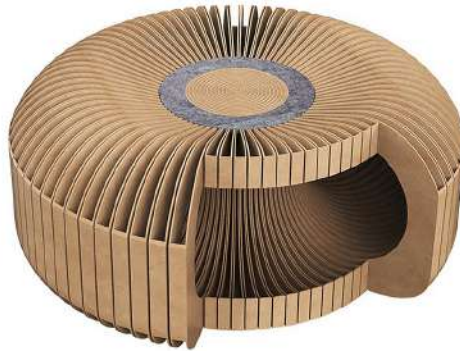

PB-1469
 Size: 73X73X43cm, 90X90X58cm
 other customized sizes.

PB-1470
Size: 135X135X25cm
other customized sizes.

PB-1471
Size: 67X30cm
other customized sizes.

PB-1472
Size: 120X25cm
other customized sizes.

PB-1473
Size: 110X25cm
other customized sizes.

PB-1474
Size: 30X40X25cm
other customized sizes.

PB-1475
Size: S:75X48X5cm, M:90X57X5cm
L:100X69X5cm, XL:118X76X5cm
other customized sizes.

PB-1477
Cat litter box Size: 50X50X52cm
other customized sizes.

PB-1478
Size: 480X248mm
other customized sizes.

PB-1479
Size: 620X254.54mm
other customized sizes.

PB-1480
Size: 384X82mm
other customized sizes.