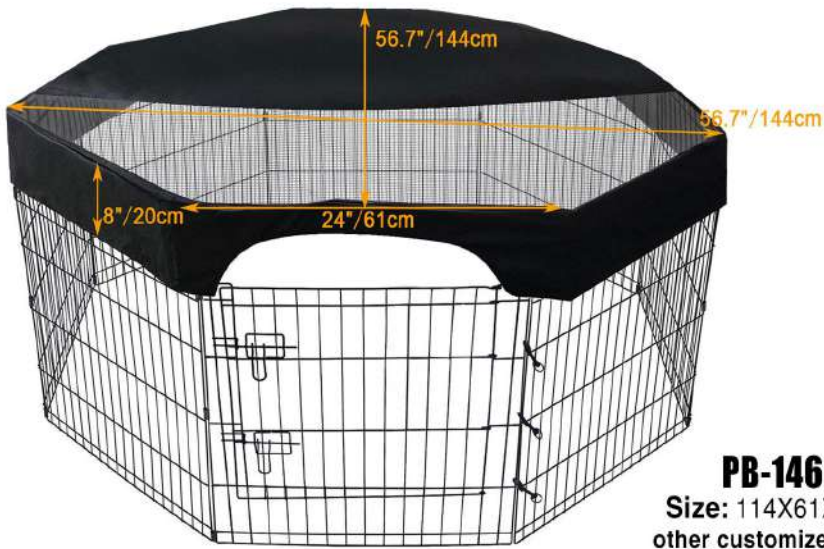

PB-1458

Size: S:27X27cm, M:35X35cm, L:47X47cm
other customized sizes.

PB-1459

Size: 47X30X36cm, 60X42X50cm, 76X46X53cm
92X57X63cm, 107X68.5X77cm, 121X74X81cm
other customized sizes.

PB-1460
Size: 47X61cm, 61X61cm, 76X61cm
 92X61cm, 107X61cm, 122X61cm
 other customized sizes.

PB-1461
Size: 60X80cm, 80X80cm, 100X80cm, 120X80cm
 other customized sizes.

PB-1462
 Size: 97X60X130cm
 other customized sizes.

PB-1463
 Size: 24inches:61.6X43.7X48cm
 36inches:91X59X61cm
 42inches:106.7X69X76cm
 other customized sizes.

PB-1464
Size: 91X91X17.5cm
other customized sizes.

PB-1465
Size: 119X61X9.5cm
other customized sizes.

PB-1466
Size: 90X58X61cm
other customized sizes.

PB-1467
Size: 78X50X53cm
other customized sizes.

PB-1468
 Size: 114X61X20cm
 other customized sizes.

PB-1469
 Size: 73X73X43cm, 90X90X58cm
 other customized sizes.

PB-1470
Size: 135X135X25cm
other customized sizes.

PB-1471
Size: 67X30cm
other customized sizes.

PB-1472
Size: 120X25cm
other customized sizes.